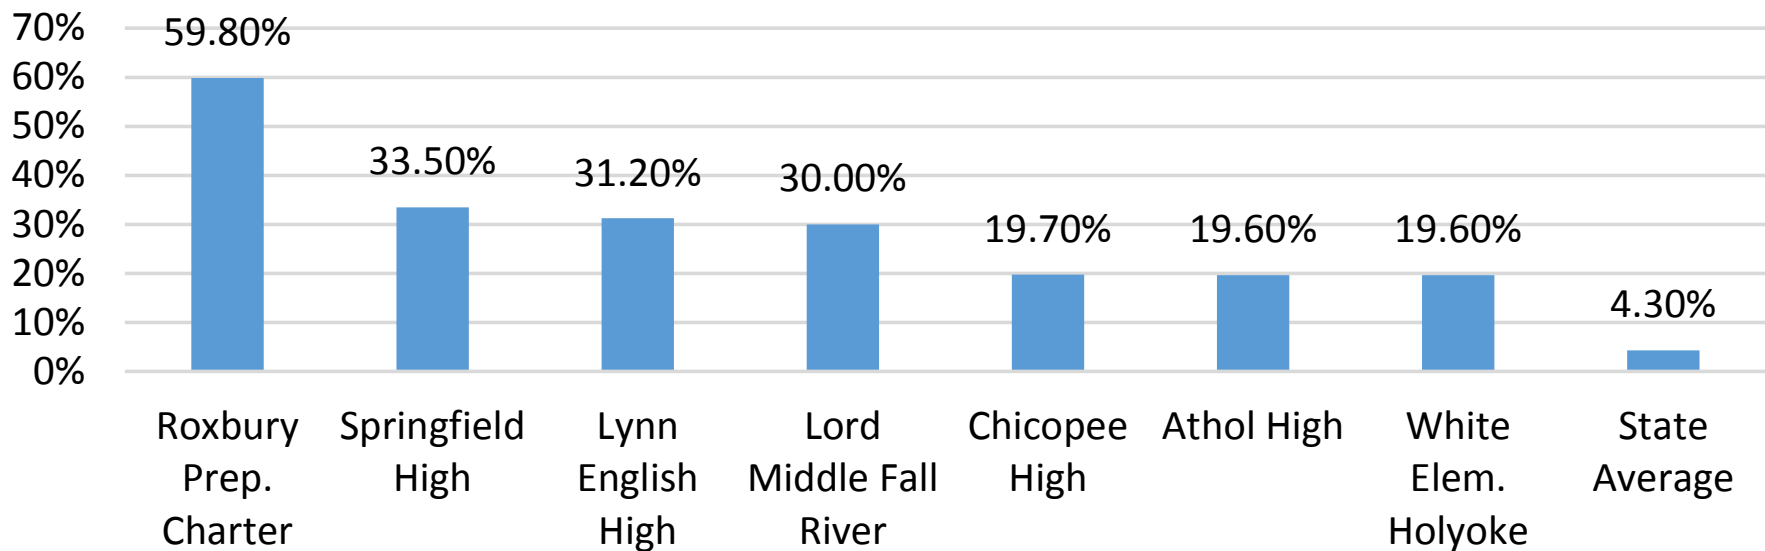

Out-of-School Suspension Rates at Selected Massachusetts Public Schools: 2012-13

■ 7 of the 84 public schools with suspension rates over 4 times the state average